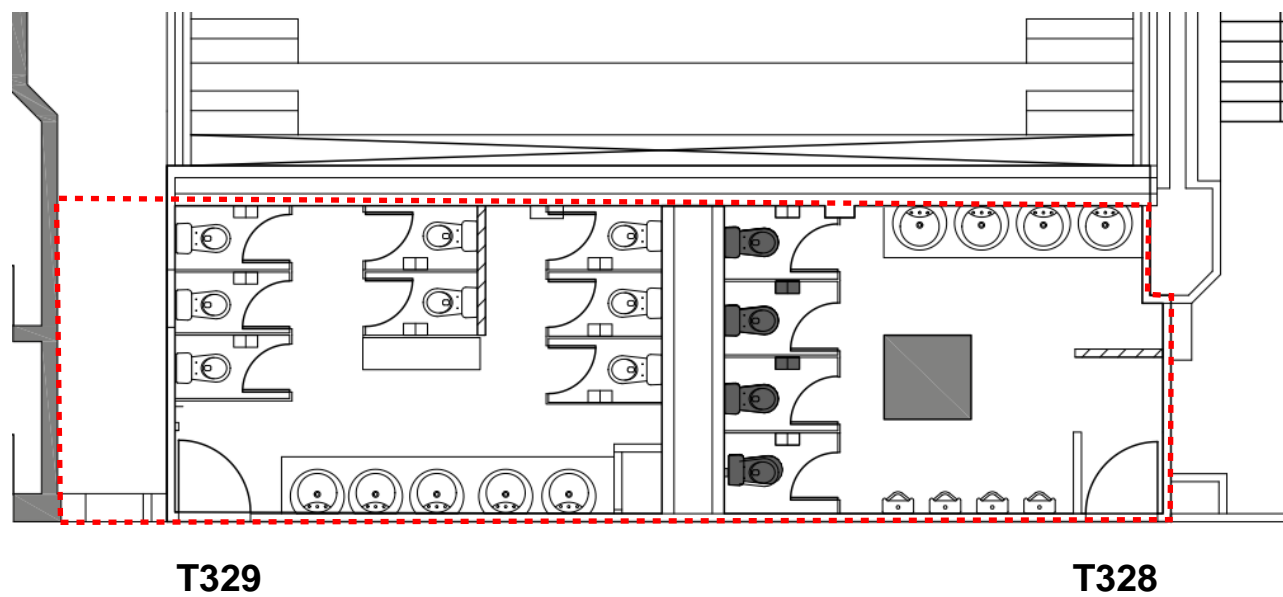

The Theatre Block (劇院大樓)

2/F Male & Female Toilets
(二樓男洗手間及女洗手間)

Legend (圖例):

 Working Area (工作區域)

The Theatre Block (劇院大樓)

3/F Male & Female Toilets
(三樓男洗手間及女洗手間)

Legend (圖例):

 Working Area (工作區域)