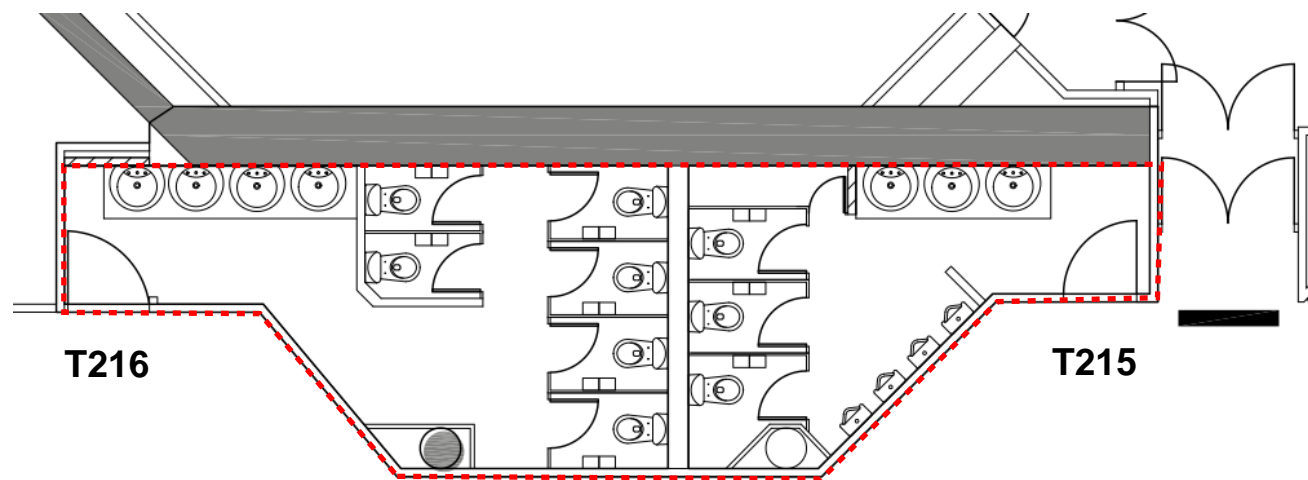

The Theatre Block (劇院大樓)

2/F Male & Female Toilets
(二樓男洗手間及女洗手間)

Legend (圖例):

 Working Area (工作區域)

The Theatre Block (劇院大樓)

3/F Male & Female Toilets
(三樓男洗手間及女洗手間)

Legend (圖例):

 Working Area (工作區域)